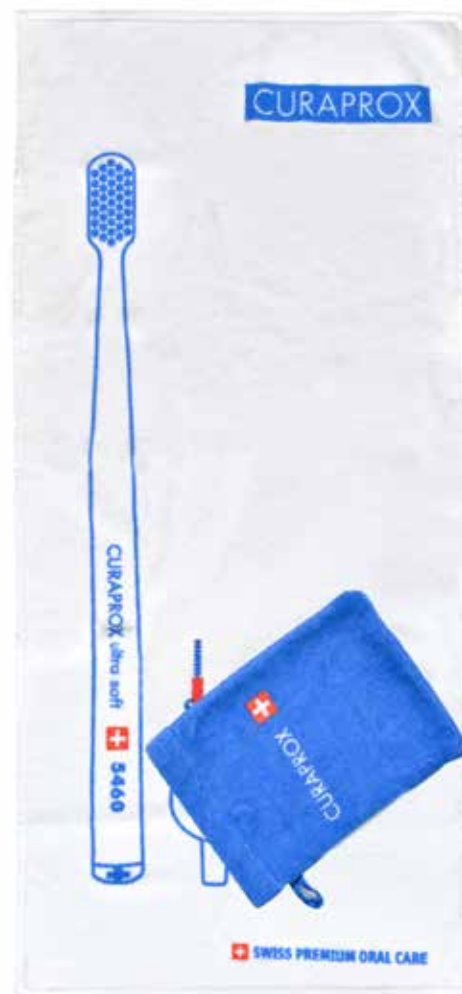

# PRINTED TERRY TOWEL

A towel that connects

- 360 / 480 gsm
- Reactive printed towels
- 100% cotton on both sides
- Recommended for simple designs
- Ideal at beach, swimming pool, sport activities
- Health and environmentally friendly
- Friendly to skin
- Permanent color fixation
- Highly absorbant material
- Small minimum quantities
- 2-3 week delivery date

## ROYAL TERRY TOWEL - 360 gsm

Code	PRT50X30	PRT50X100	PRT70X140	PRT100x150	PRT150X200
Towel	Guest	Hand	Bath	Maxi Bath	Maxi Bath
Size cm	50x30	50x100	70x140	100x150	150x200
Pcs/box	50	50	30	25	10
					
<b>MOQ</b>	<b>560 pcs</b>	<b>210 pcs</b>	<b>120 pcs</b>	<b>70 pcs</b>	<b>40 pcs</b>

## KING OF ALL KINGS: LUXURY TERRY TOWEL - 480 gsm

Code	PRT50X100	PRT70X140	PRT100x150
Towel	Hand	Bath	Maxi Bath
Size cm	50x100	70x140	100x150
Pcs/box	50	30	18
			
<b>MiOQ</b>	<b>180 pcs</b>	<b>100 pcs</b>	<b>60 pcs</b>