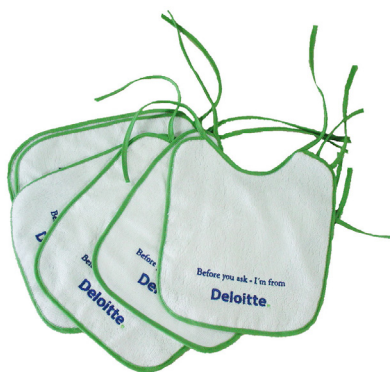

## Light towel with striking finishing

330 gsm

Wrapping our baby in a comfortable and tender baby towel is a prestige. On the top there is a hood and the whole towel is nicely piped around the edges. Thin, fluffy and soft, with absorbent fabric offers you a perfect place for your logo.

Sewed and finished with piping that can be adjusted due to the color of a baby towel or bib.

Personalization: embroidery  
100 % cotton

Code	PBT75X75	PBT90X90	PBT22X27
Towel	Baby towel with hood	Baby towel with hood	Baby bib
Material	Terry/Velour	Terry/Velour	Terry/Velour
Size cm	75x75	90x90	22x27
Pcs/box	80	60	500
			