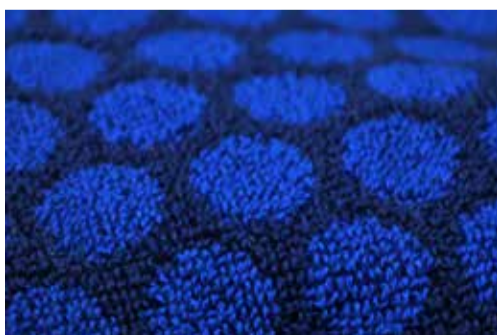

Multicolor towels are made of 100% cotton and high quality double yarn.